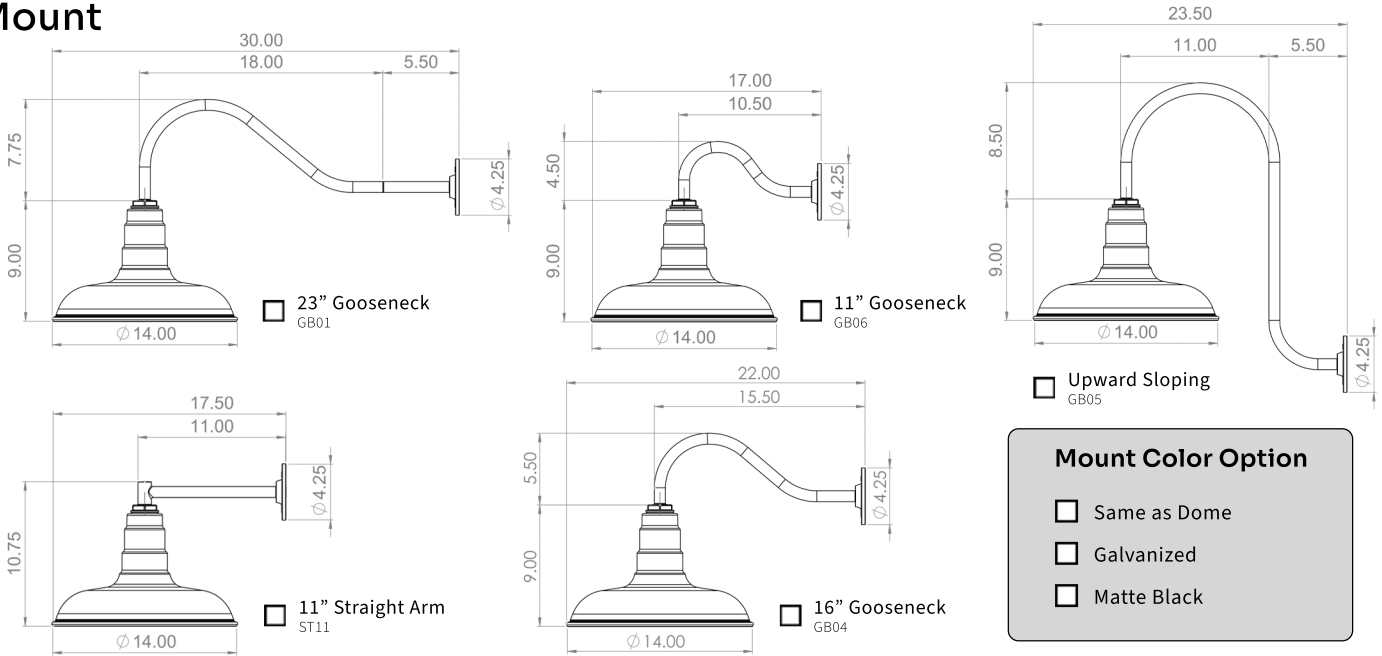

Scan for More Info

The Topanga

Wall Mount

To place your order, check one box per section. For accessories & customizations, choose as many as you would like.

Color

- | | | | | | | | | | | | | | | | | | |
|--------------------------|--|--------------------------|--|--------------------------|--|--------------------------|--|--------------------------|--|--------------------------|--|--------------------------|--|--------------------------|--|--------------------------|--|
| <input type="checkbox"/> | | <input type="checkbox"/> | | <input type="checkbox"/> | | <input type="checkbox"/> | | <input type="checkbox"/> | | <input type="checkbox"/> | | <input type="checkbox"/> | | <input type="checkbox"/> | | <input type="checkbox"/> | |
| <input type="checkbox"/> | | <input type="checkbox"/> | | <input type="checkbox"/> | | <input type="checkbox"/> | | <input type="checkbox"/> | | <input type="checkbox"/> | | <input type="checkbox"/> | | <input type="checkbox"/> | | <input type="checkbox"/> | |
| <input type="checkbox"/> | | <input type="checkbox"/> | | <input type="checkbox"/> | | <input type="checkbox"/> | | <input type="checkbox"/> | | <input type="checkbox"/> | | <input type="checkbox"/> | | <input type="checkbox"/> | | | |

Mount

Mount Color Option

Same as Dome

Galvanized

Matte Black

Accessories & Customizations

- Marine Grade Powder Coating**
Formulated to withstand UV exposure & saltwater erosion.
- 6" Mounting Plate**
Covers more surface than the standard 4" mounting plate.
- Dusk to Dawn Sensor**
Enables the light to automatically turn on at night & off during the day.
- 4" Bell Box - Electrical Box**
Hides wire clutter, even on an exterior wall, with our heavy-duty electrical box.

E26 Dimmable LED Light Bulb

- 8 Watt, 2700K (800 Lumens)
- 12 Watt, 6500K (1500 Lumens)
- 22 Watt, 6500K (2500 Lumens)